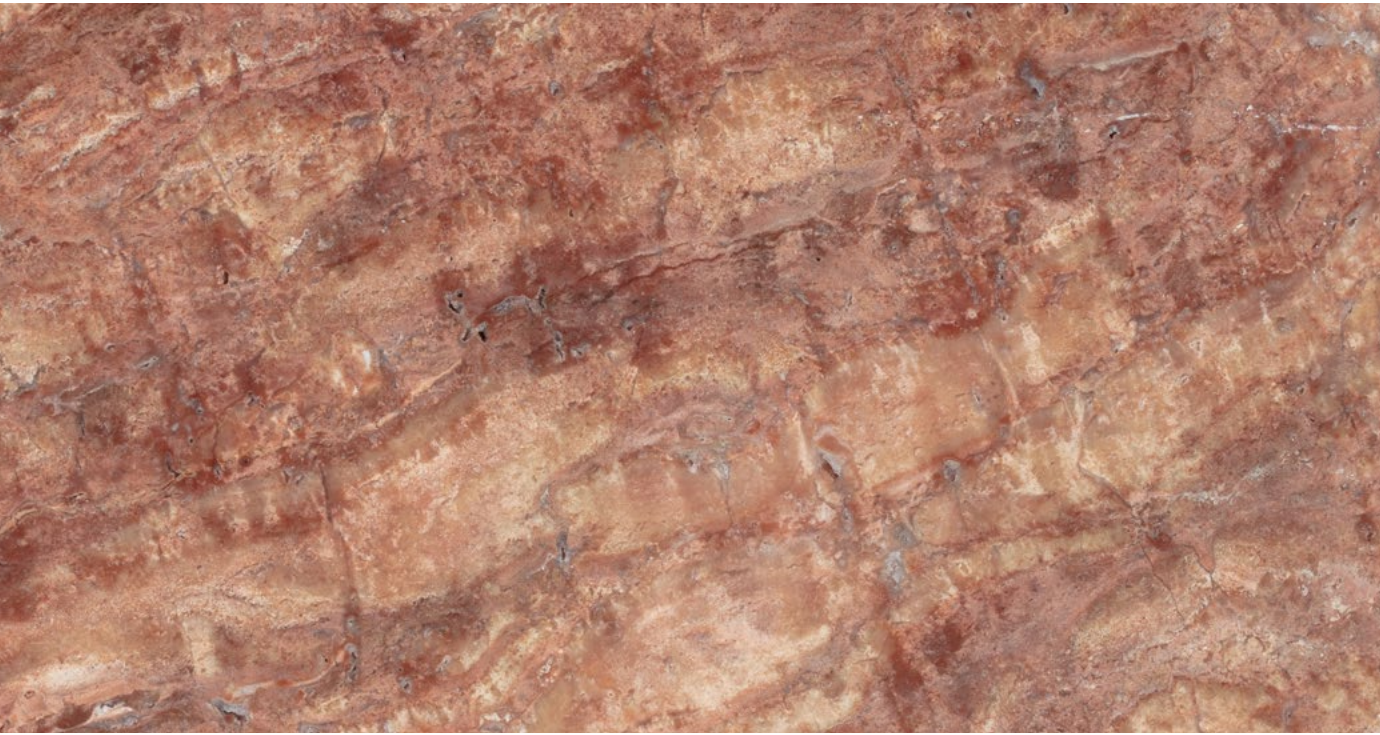

POLISHED

SANDBLASTED

**MONT
BLANC**

SULTAN
BEIGE

ORANGE
ONYX

RED
TRAVERTINE

TEXAS A&M ÜNİVERSİTESİ / KATAR
TEXAS A&M UNIVERSITY AT QATAR

RED TRAVERTINE
ESKİTME/TUMBLED