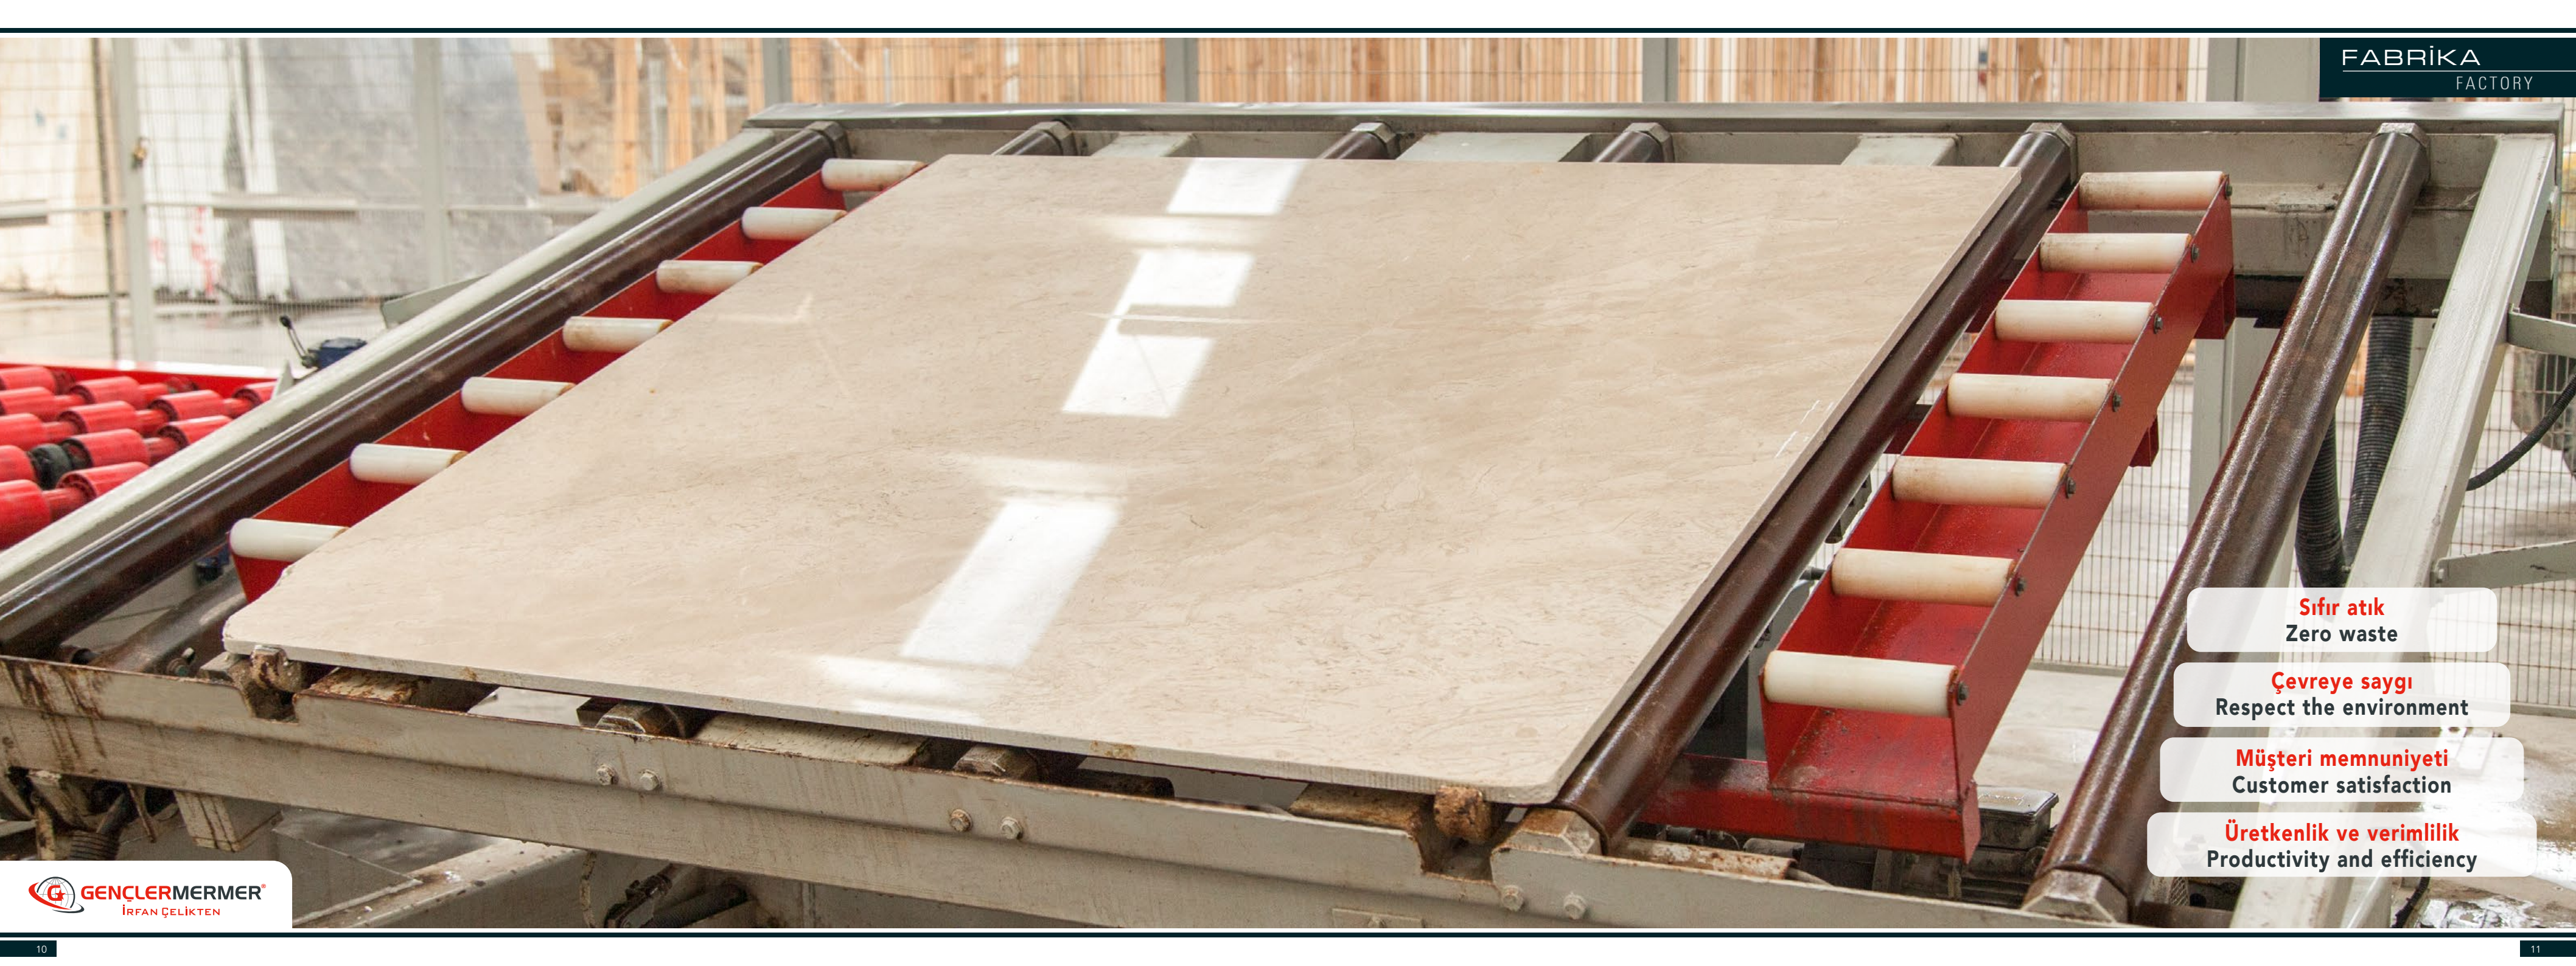

Sıfır atık
Zero waste

Çevreye saygı
Respect the environment

Müşteri memnuniyeti
Customer satisfaction

Üretkenlik ve verimlilik
Productivity and efficiency