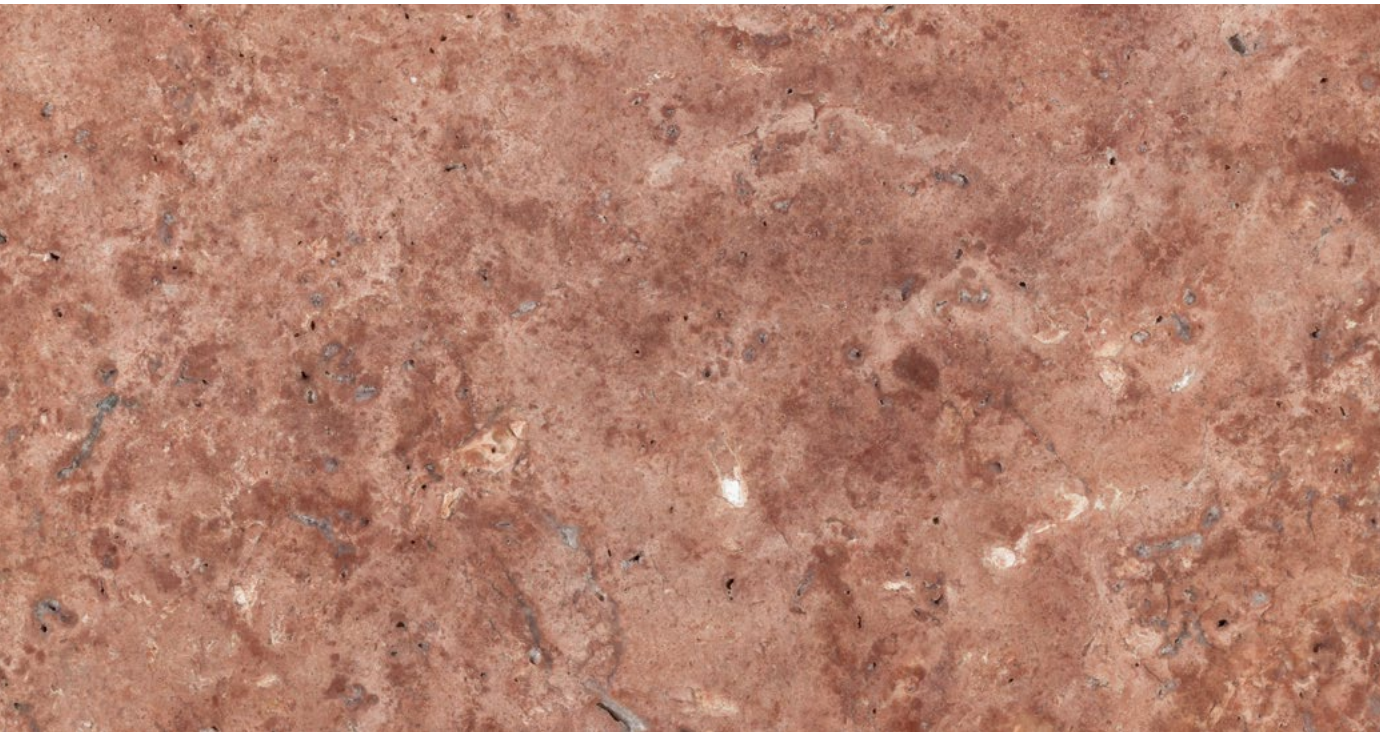

POLISHED

SANDBLASTED

**MONT
BLANC**

SULTAN
BEIGE

ORANGE
ONYX

RED
TRAVERTINE

TEXAS A&M ÜNİVERSİTESİ / KATAR
TEXAS A&M UNIVERSITY AT QATAR

RED TRAVERTINE
ESKİTME/TUMBLED