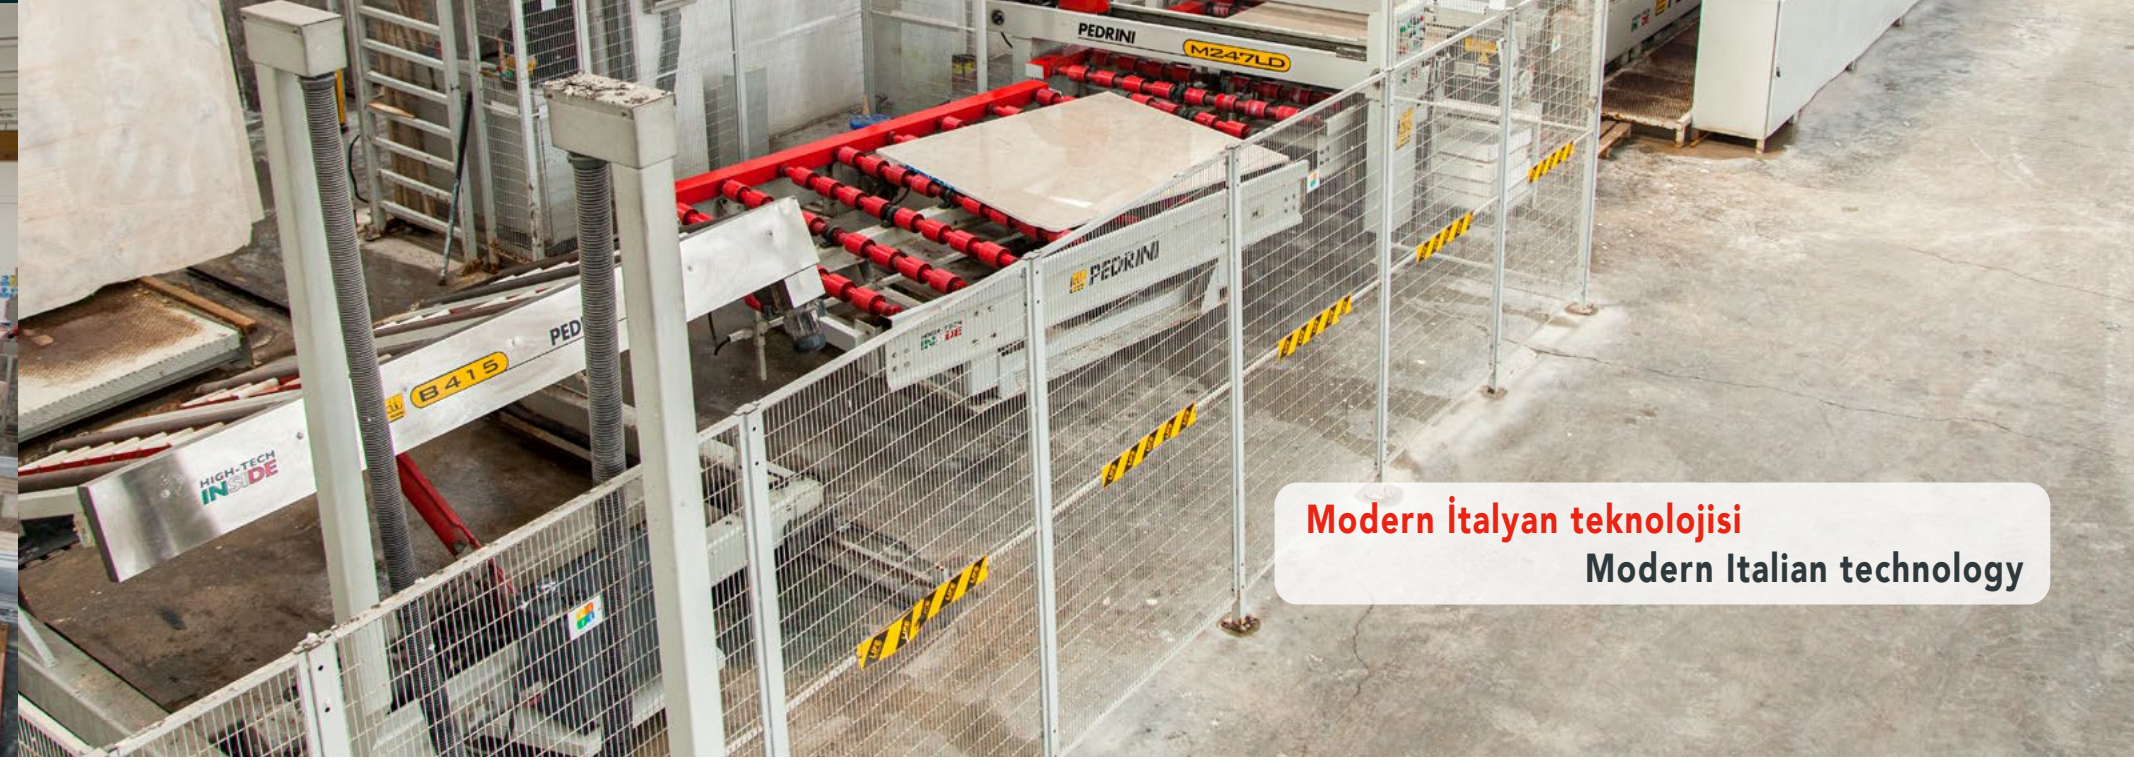

15.000 Ton Aylık kesme kapasitesi
Tons Cutting capacity per month

Modern İtalyan teknolojisi
Modern Italian technology