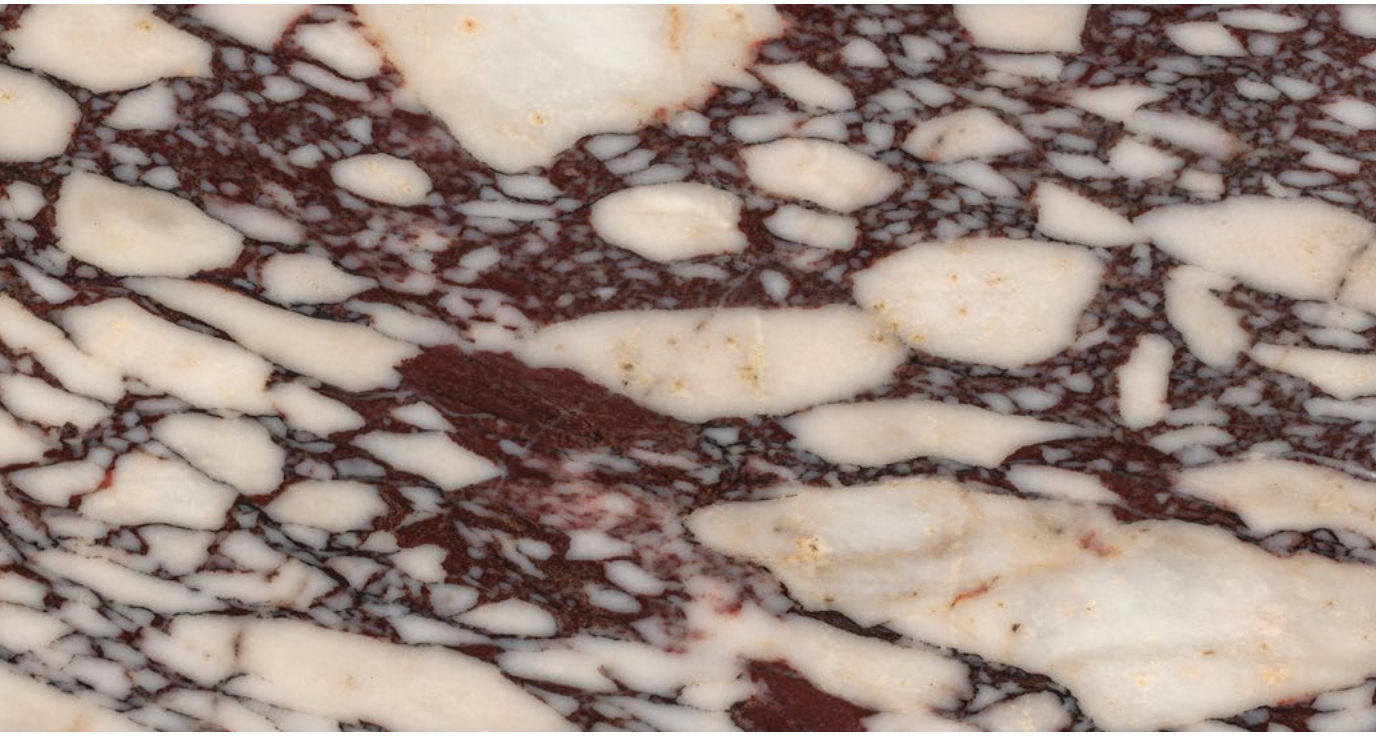

BIANCO
WHITE

BIANCO WHITE

UYGULAMALAR
APPLICATIONS

İZMİR TİCARET ODASI
İZMİR CHAMBER OF COMMERCE
İZMİR / TURKEY

VIOLA
VIOLETTE

POLISHED

TUMBLED

SAVOIE
BLUE

POLISHED

SANDBLASTED

**MONT
BLANC**

SULTAN
BEIGE

ORANGE
ONYX

RED
TRAVERTINE

TEXAS A&M ÜNİVERSİTESİ / KATAR
TEXAS A&M UNIVERSITY AT QATAR

RED TRAVERTINE
ESKİTME/TUMBLED