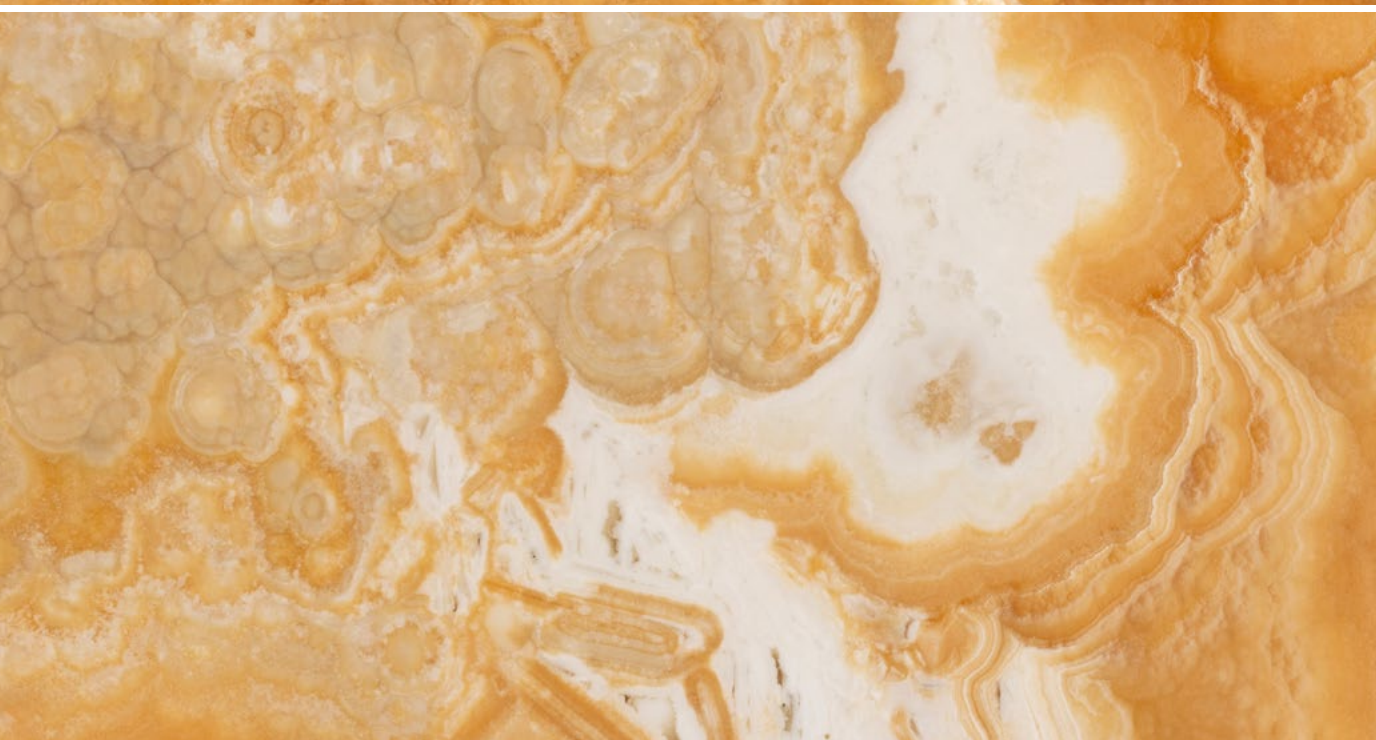

POLISHED

SANDBLASTED

**MONT
BLANC**

SULTAN
BEIGE

ORANGE
ONYX

RED
TRAVERTINE

TEXAS A&M ÜNİVERSİTESİ / KATAR
TEXAS A&M UNIVERSITY AT QATAR

RED TRAVERTINE
ESKİTME/TUMBLED