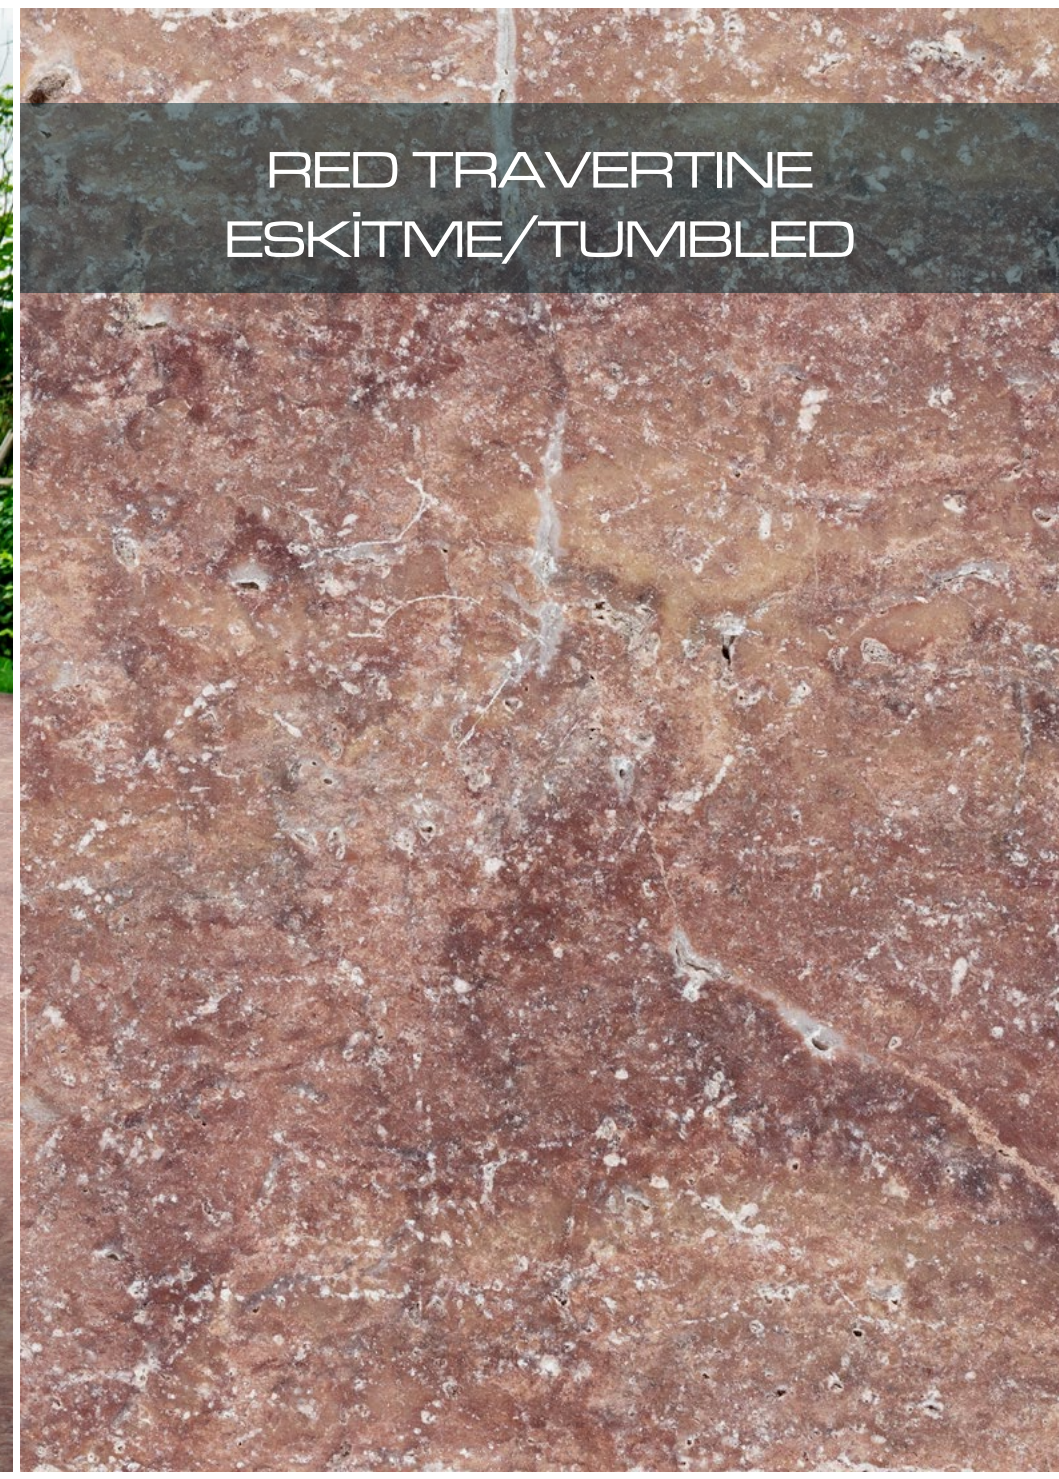

POLISHED

SANDBLASTED

**MONT
BLANC**

SULTAN
BEIGE

ORANGE
ONYX

RED
TRAVERTINE

TEXAS A&M ÜNİVERSİTESİ / KATAR
TEXAS A&M UNIVERSITY AT QATAR

RED TRAVERTINE
ESKİTME/TUMBLED